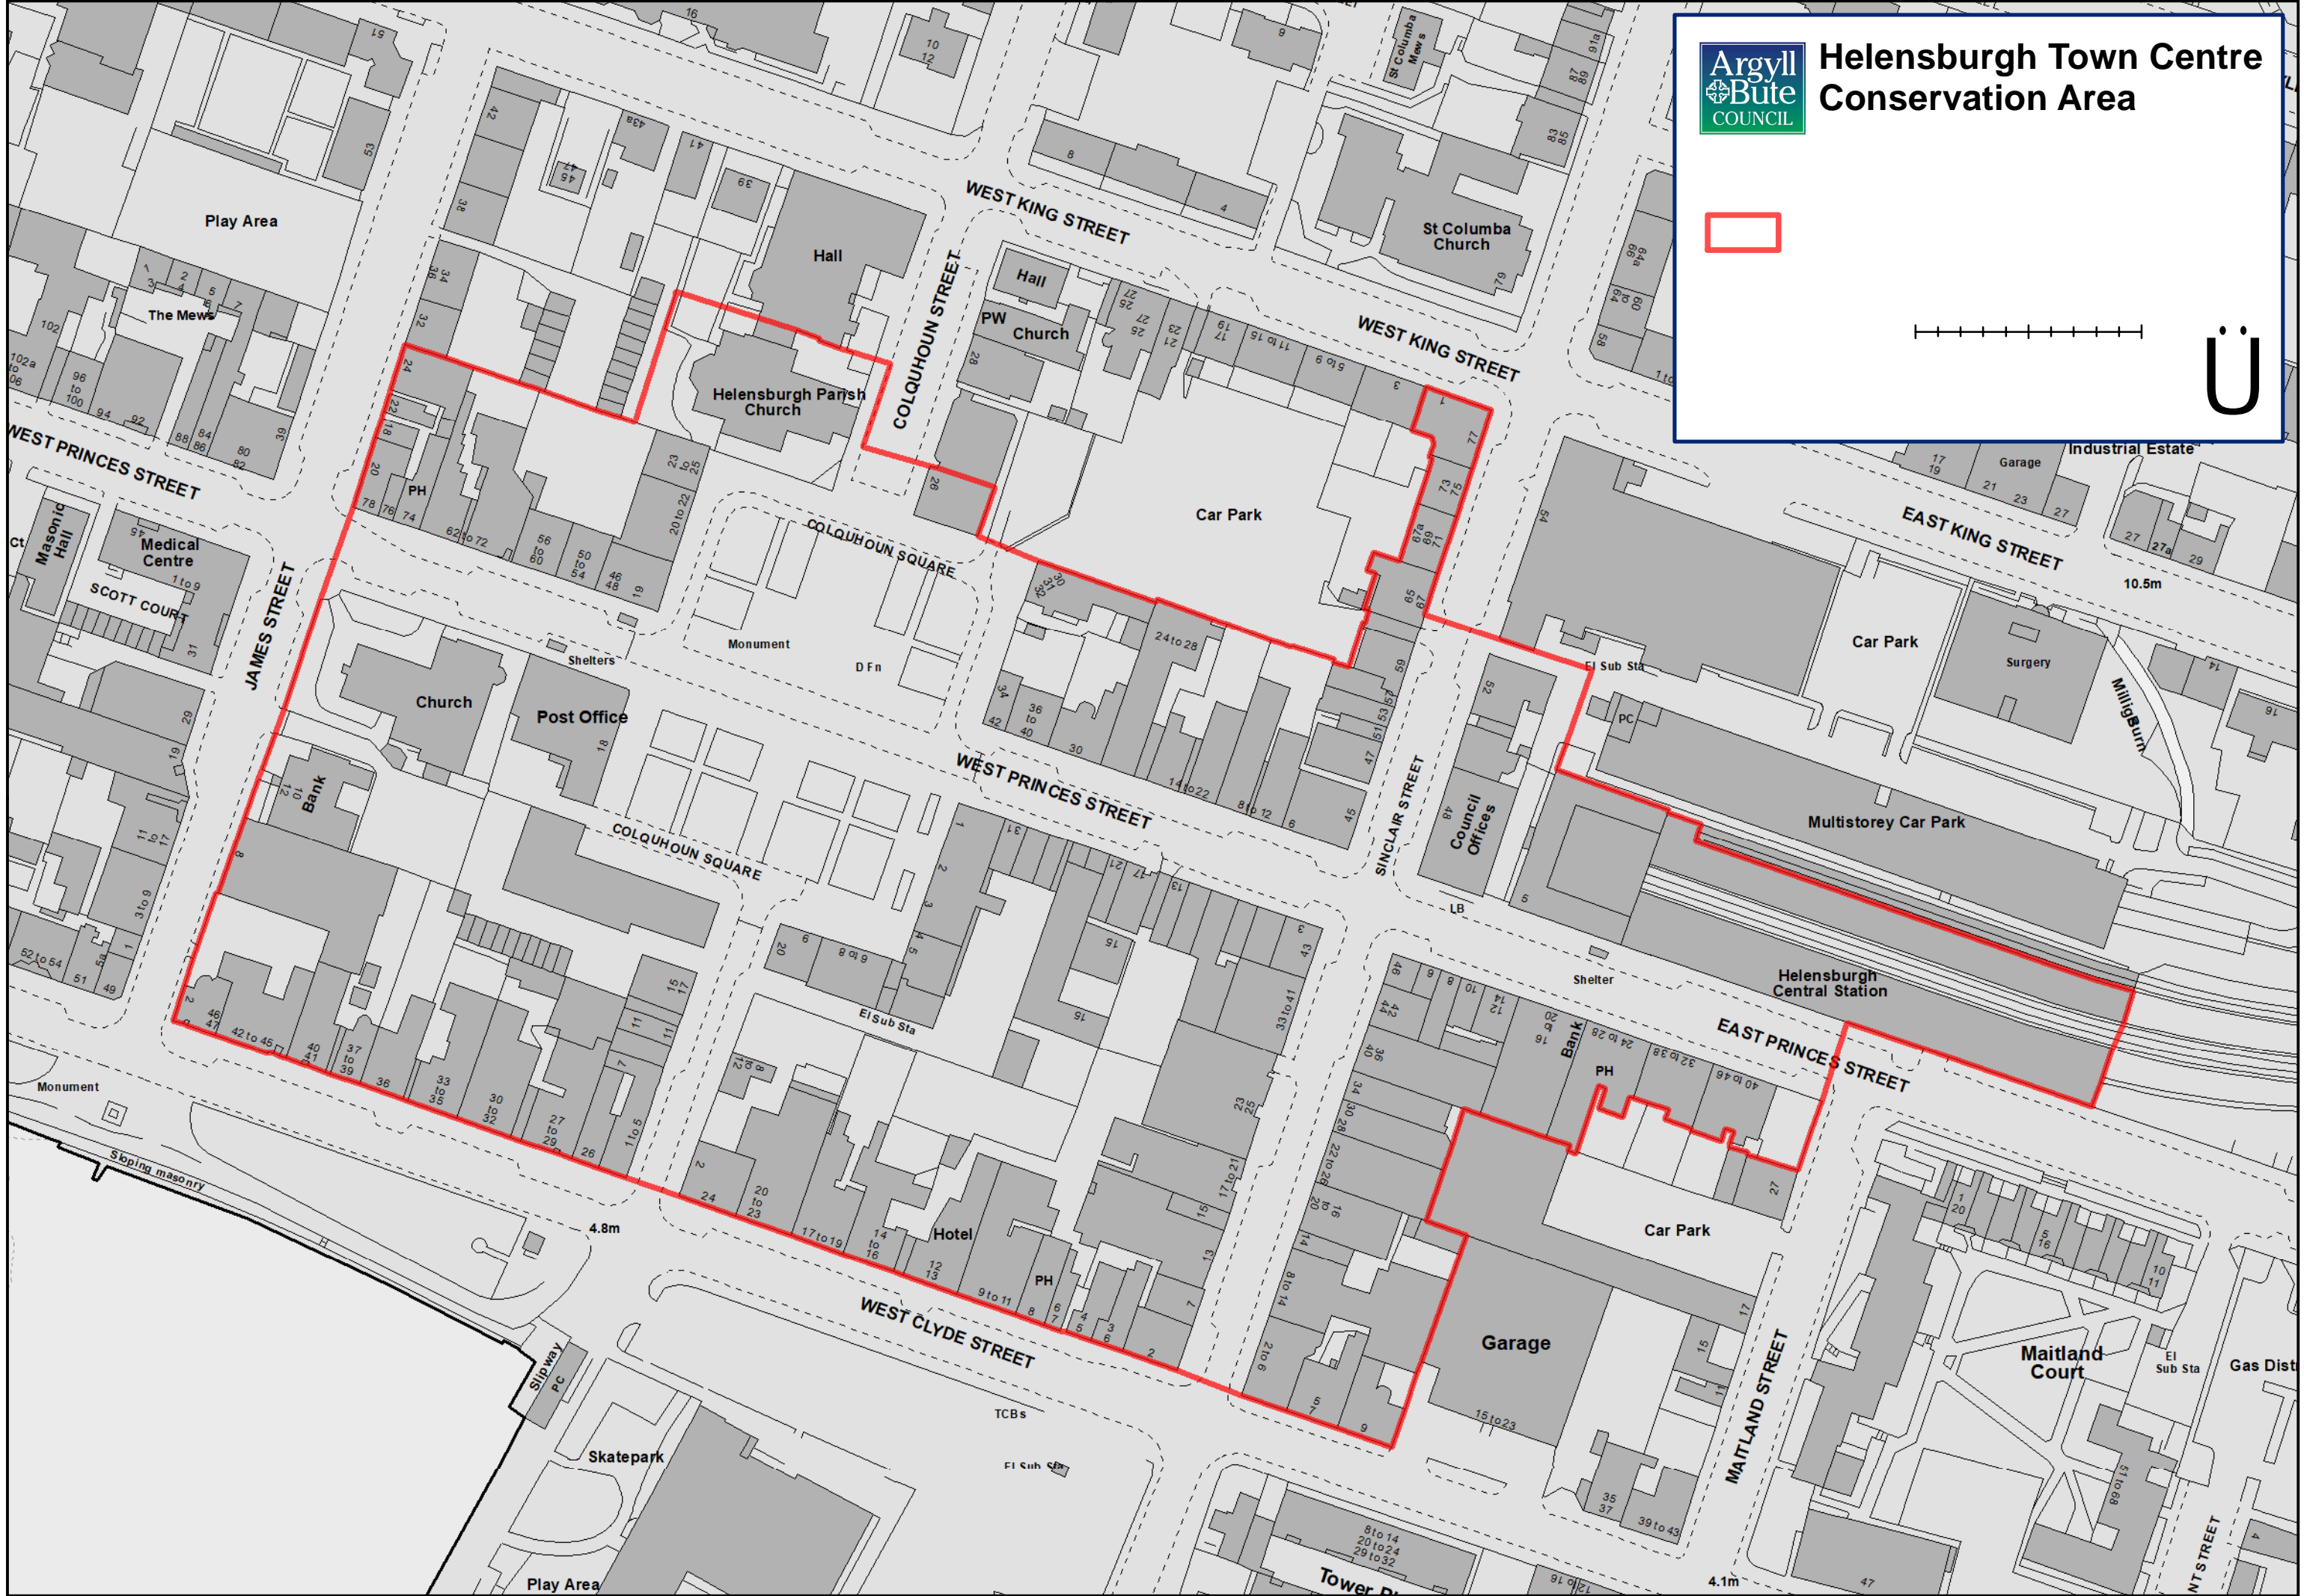

Helensburgh Town Centre Conservation Area

Play Area

The Mews

Hall

Helensburgh Parish Church

Hall

PW Church

St Columba Church

Car Park

WEST PRINCES STREET

JAMES STREET

WEST KING STREET

COLQUHOUN STREET

WEST KING STREET

COLQUHOUN SQUARE

EAST KING STREET

Medical Centre

SCOTT COURT

Masonic Hall

Church

Post Office

Shelters

Monument

D.Fn

WEST PRINCES STREET

COLQUHOUN SQUARE

SINCLAIR STREET

EL Sub Sta

PC

Car Park

Surgey

Multistorey Car Park

Helensburgh Central Station

Monument

Sloping masonry

4.8m

Slipway

PC

Skatepark

Play Area

WEST CLYDE STREET

Hotel

PH

TCBS

EL Sub Sta

Garage

Car Park

EAST PRINCES STREET

Shelter

Bank

PH

Bank

MAITLAND STREET

Maitland Court

EL Sub Sta

Gas Dist

4.1m

Tower P

NT STREET